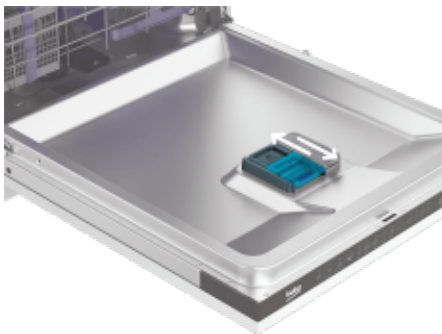

Sliding Detergent Dispenser

Easy-to-open dispenser lid

Don't hurt your fingers trying to open the detergent dispenser. The Sliding Detergent Dispenser is so easy to open and close that it makes adding detergent a doddle.

SteamGloss

Water-mark-free glasses

The table's set but your glasses look like they've got water marks on them. SteamGloss's 10-minute long extended heat cycle makes sure that glasses shine like they're brand new. With 23%* shinier glassware and 30%* shinier china, your next dinner table will dazzle anyone around. *Tested by 3rd party laboratories